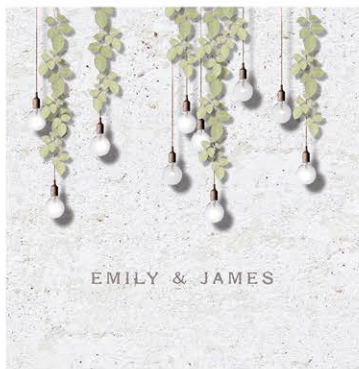

Lucy Ledger

PAST SEASON RANGES

Below is an archive of our past designs - although they are not in our current collection we still have the designs on file and are more than happy for you to choose one of them for your wedding stationery.

All prices and products apply from the current collection. Please download the pricelist on the website for more information and please get in touch if you have any questions!

ALFRESCO